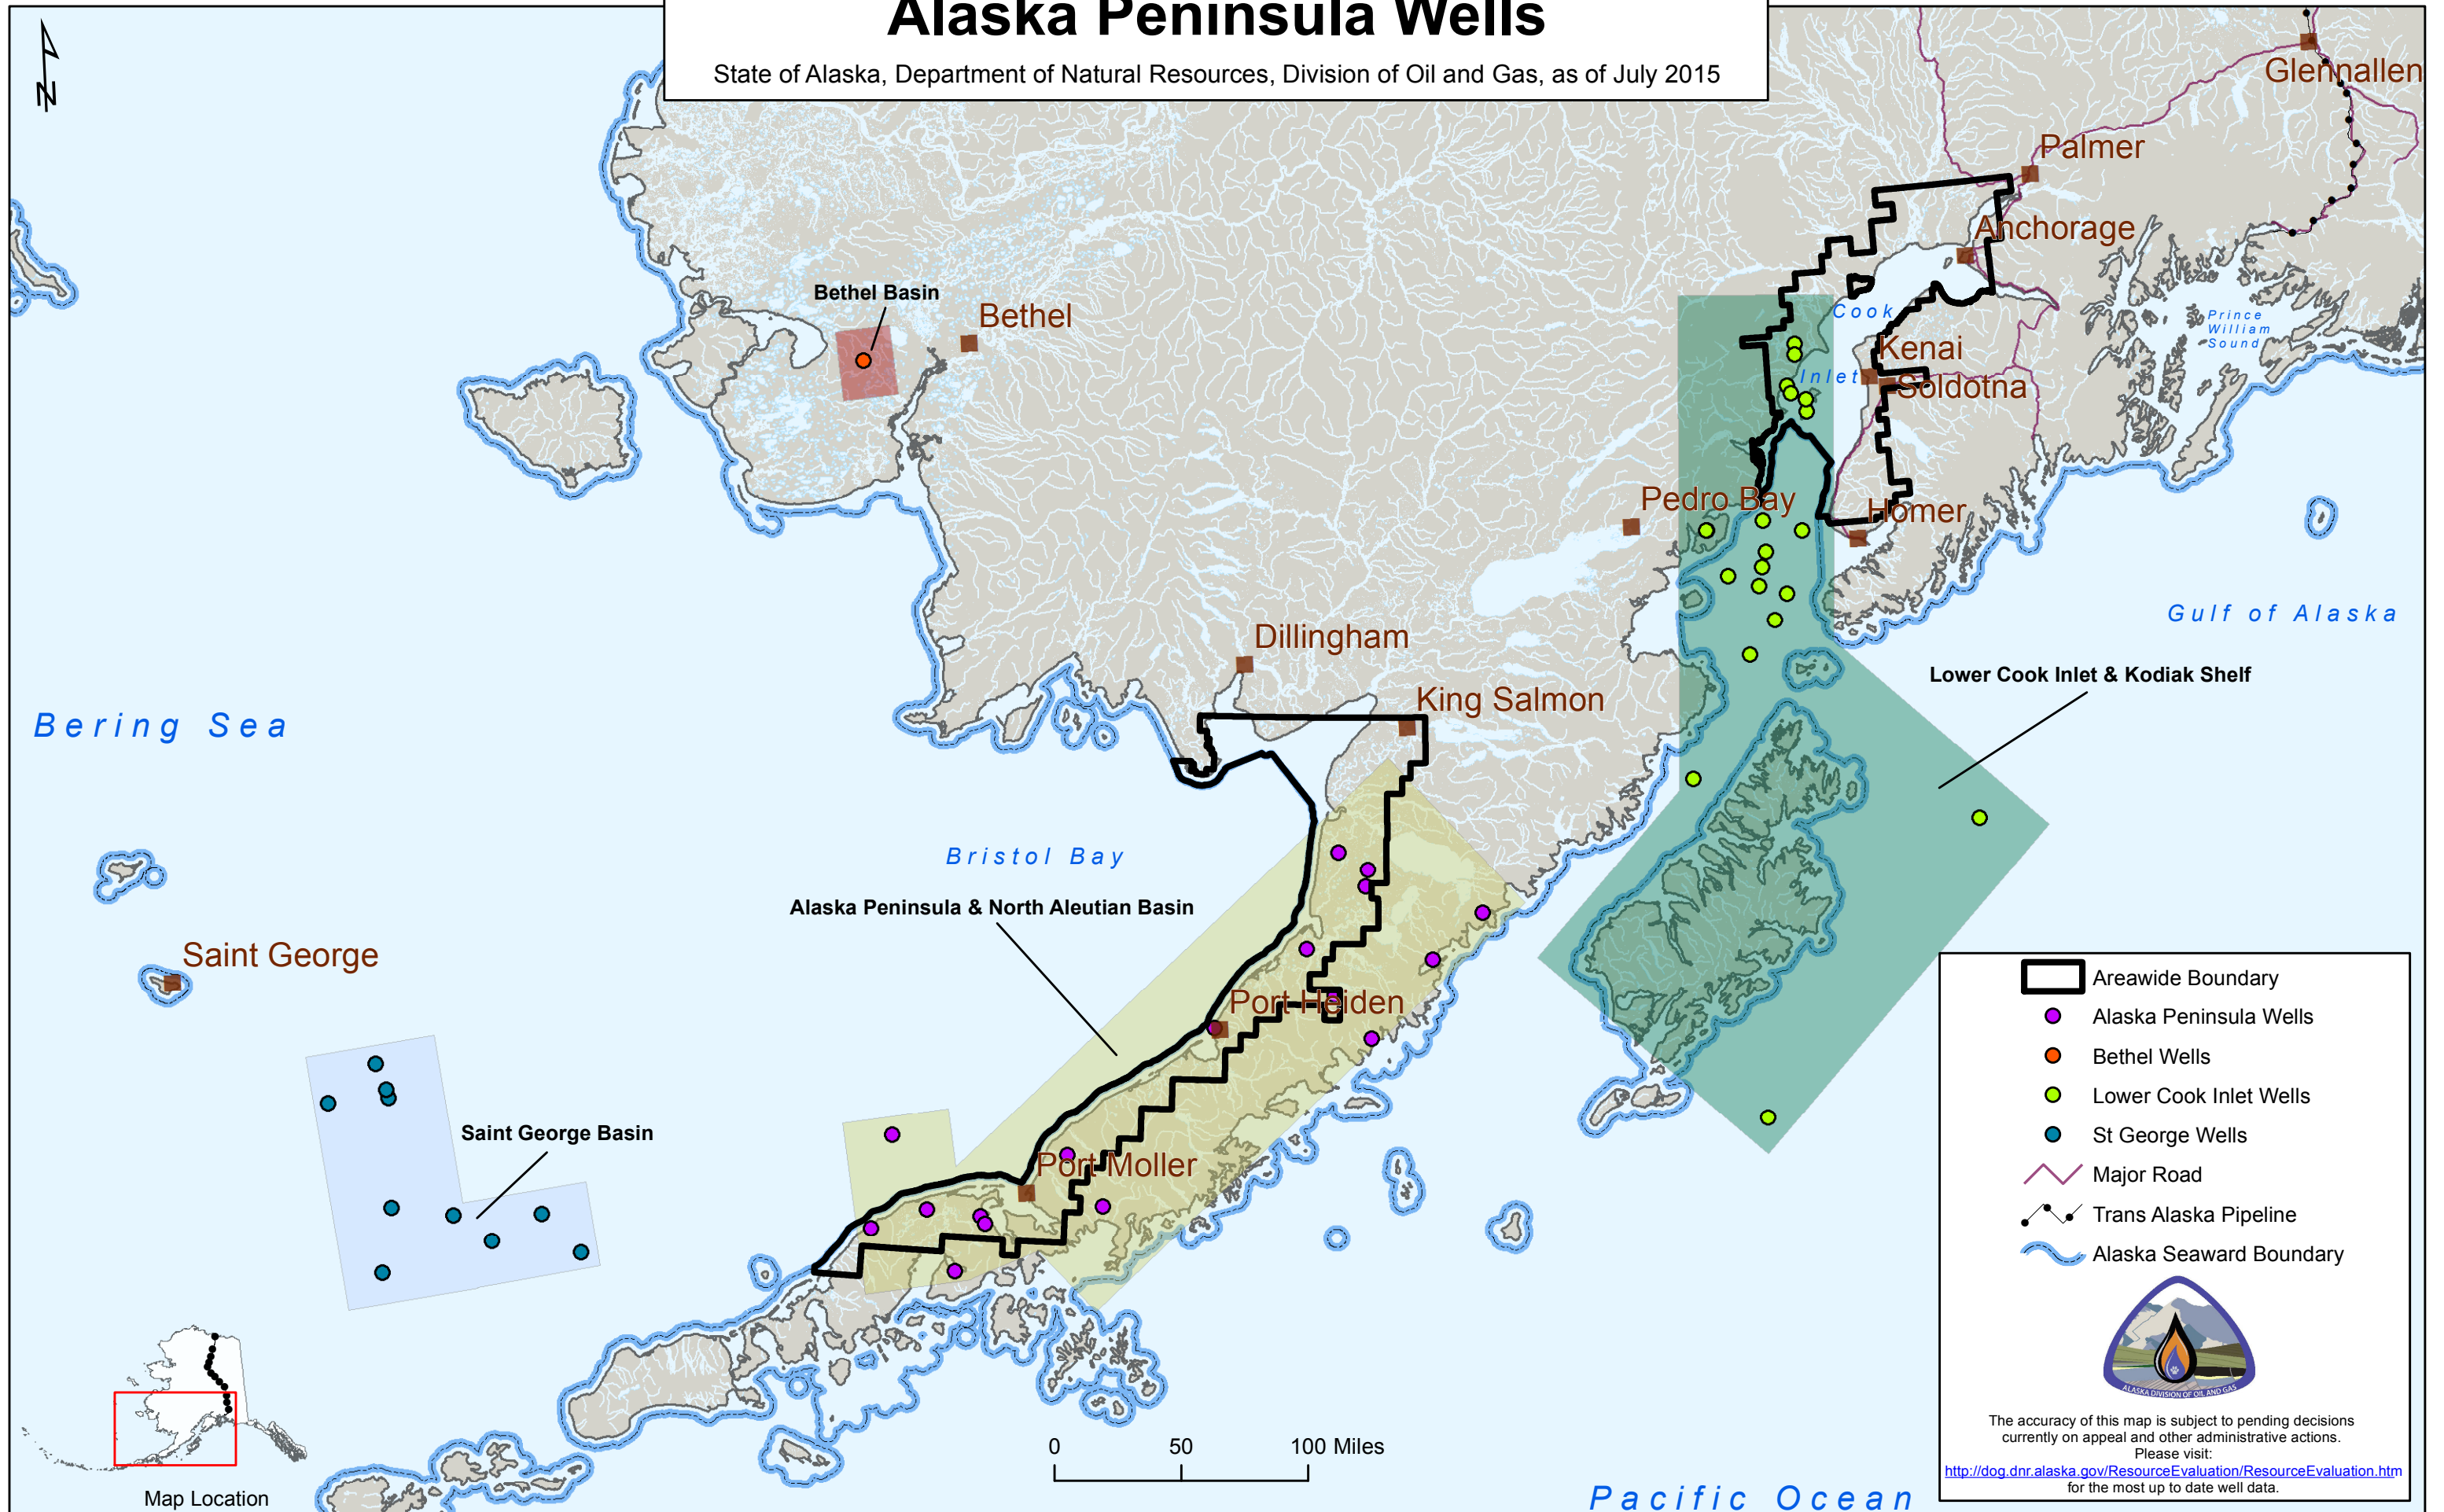

Alaska Peninsula Wells

State of Alaska, Department of Natural Resources, Division of Oil and Gas, as of July 2015

- Areawide Boundary
- Alaska Peninsula Wells
- Bethel Wells
- Lower Cook Inlet Wells
- St George Wells
- Major Road
- Trans Alaska Pipeline
- Alaska Seaward Boundary

The accuracy of this map is subject to pending decisions currently on appeal and other administrative actions. Please visit: <http://dog.dnr.alaska.gov/ResourceEvaluation/ResourceEvaluation.htm> for the most up to date well data.